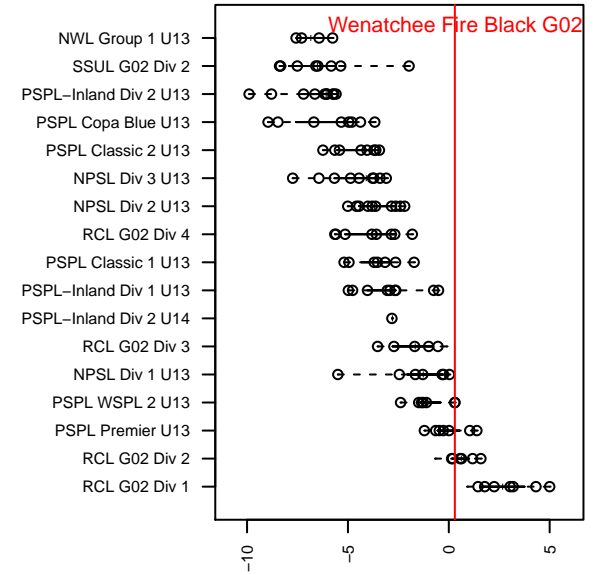

Wenatchee Fire Black G02

Wenatchee Fire FC
 Wenatchee, WA
 G02 total strength=1153
 attack=4.36 defense=2.65
 fall league = PSPL WSPL 2 U13
 spr league = Spr PSPL SuperLeague U13
 notes= Lopez 2014-5

alt names used:
 73 Wenatchee FC G02
 Wenatchee FC G02 Black-Lopez/Fischer
 Wenatchee Fire G02
 Wenatchee Fire G02 Black
 Wenatchee Fire G02 Black
 Wenatchee FC G02 Black-Lopez/Fischer
 WENATCHEE FC G02 (WA)

Venues played:
 2015 Starfire Spring Classic GU13 Silver
 2015 Crossfire Select GU13 Gold
 2015 Pacific Coast Challenge Premier U13
 2015 Labor Day Cup GU13 Gold
 2015 PSPL WSPL 2 U13
 2015 Spr PSPL SuperLeague U13
 2015 WA Cup GU13 Gold/Silver U13

**attack and defense variance (black dot)
relative to other teams
and top 10 in region**

**attack and defense rating
relative to others at age
and all opponents in last 13 months**

Performance relative to 13 month average