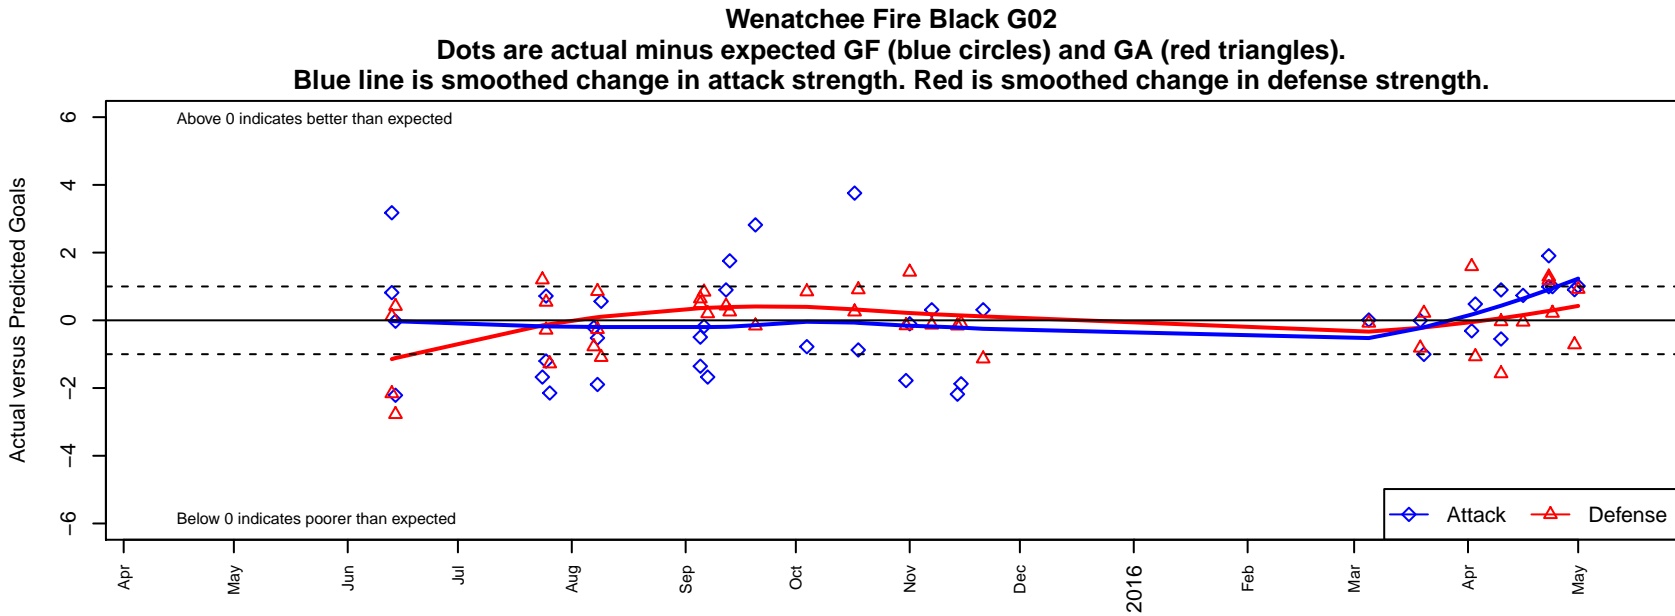

Wenatchee Fire Black G02

Wenatchee Fire FC
 Wenatchee, WA
 G02 total strength=1153
 attack=4.36 defense=2.65
 fall league = PSPL WSPL 2 U13
 spr league = Spr PSPL SuperLeague U13
 notes= Lopez 2014-5

alt names used:
 73 Wenatchee FC G02
 Wenatchee FC G02 Black-Lopez/Fischer
 Wenatchee Fire G02
 Wenatchee Fire G02 Black
 Wenatchee Fire G02 Black
 Wenatchee FC G02 Black-Lopez/Fischer
 WENATCHEE FC G02 (WA)

**attack and defense variance (black dot)
relative to other teams
and top 10 in region**

**attack and defense rating
relative to others at age
and all opponents in last 13 months**

Performance relative to 13 month average