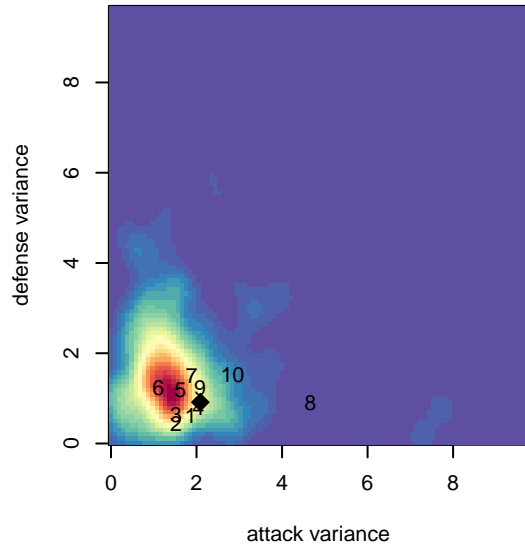

Wenatchee Fire Black G02

Wenatchee Fire FC
 Wenatchee, WA
 G02 total strength=1153
 attack=4.36 defense=2.65
 fall league = PSPL WSPL 2 U13
 spr league = Spr PSPL SuperLeague U13
 notes= Lopez 2014-5

alt names used:
 73 Wenatchee FC G02
 Wenatchee FC G02 Black-Lopez/Fischer
 Wenatchee Fire G02
 Wenatchee Fire G02 Black
 Wenatchee Fire G02 Black
 Wenatchee FC G02 Black-Lopez/Fischer
 WENATCHEE FC G02 (WA)

**attack and defense variance (black dot)
relative to other teams
and top 10 in region**

**attack and defense rating
relative to others at age
and all opponents in last 13 months**

Performance relative to 13 month average